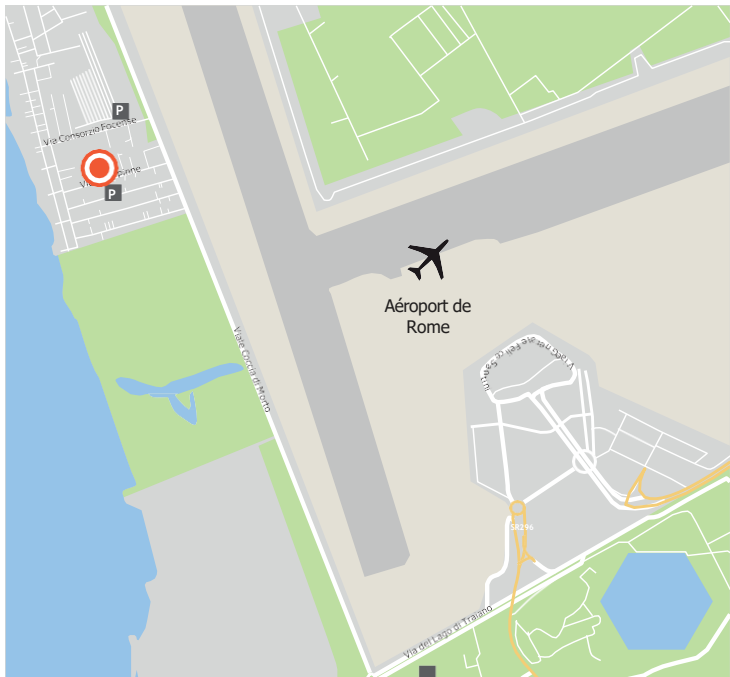

ROME FIUMICINO

WHERE CAN I FIND MY CENTER?

Direction Rome Fiumicino Airport:

- 1 Take **Ostia Fiumicino** direction and **North Fiumicino**.
- 2 follow the signs **Parking Blu** (signposted road).

GPS coordinates